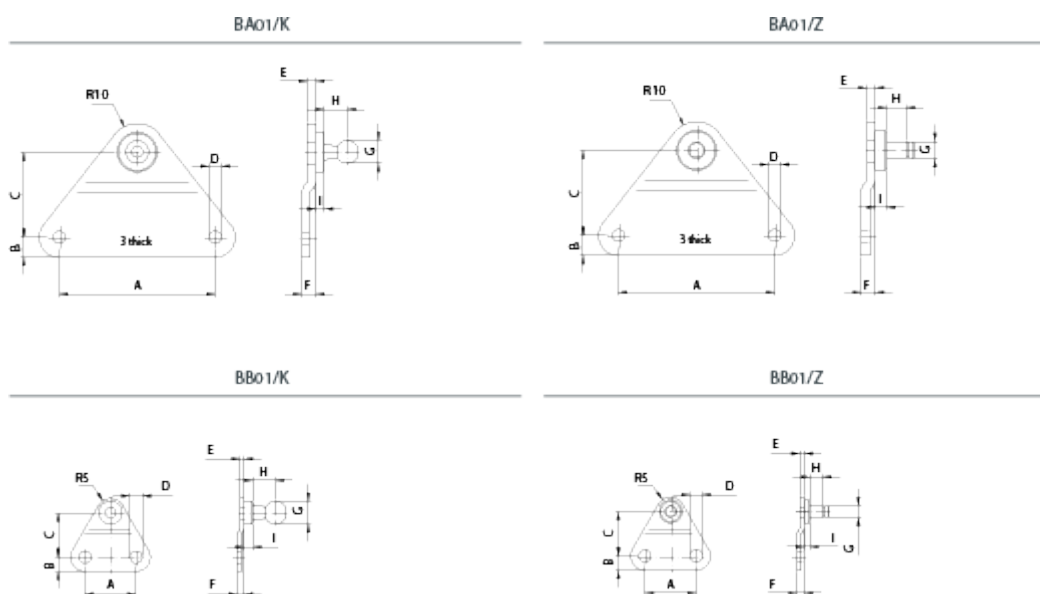

Data Sheet

Article number: 04HBA01Z06

Description: Stabilus Industry Line Side bracket, flat Steel
Type BA01Z08 M6

Measures

A = 55

B = 7

C = 30

D = 5.3

E = 3

F = 5

G = 6

H = 7

I = 4

Stability = 500 N